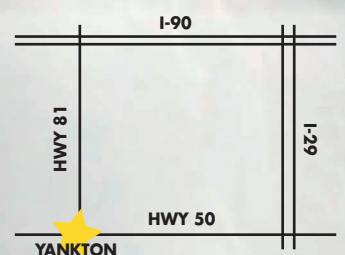

www.norhtownusa.com

'13 CHEVY MALIBU'S

LT #2991
2 AT THIS PAYMENT

Lease for
$199/mo.⁺
or less with qualifying offers
14,116.05 LEV

'13 CHEVY EQUINOX'S #3001

Lease for
$189/mo.⁺
or less with qualifying offers
14,478 LEV

1.9% up to 60 mos. WAC

'13 CHEVY SILVERADO CREW CAB 4x4'S

Z71 LT

#2853

Lease for
$279/mo.⁺
or less with qualifying offers
21,078.90 LEV

'13 GMC SIERRA EXT CAB 4x4'S

3 AT THIS PAYMENT!

Lease for
$269/mo.⁺
or less with qualifying offers
20,069.10 LEV

Z71 SLE

CLOSE-OUT PRICING ON EVERY NEW 2012 IN STOCK!

2.9% up to 60 mos. WAC

LT #2677
3 AT THIS DISCOUNT

'12 CHEVY IMPALA'S

Northtown Discount ..... -$6,500
Bonus Cash $500
Discount for Everyone ..... $7,000^{OFF MSRP}
GM Card ..... -$1,500¹
Private Offers Up To ..... -$2,000⁴

Discounts Up To **$10,500*** Off MSRP*

'12 CADILLAC SRX'S

MSRP $44,880
Northtown Discount ..... -$2,890
Customer Rebate ..... -$4,000
Pricing for Everybody $37,990
GM Card ..... -$1,500¹
Private Offers Up To ..... -$2,000⁴

Pricing As Low As
$34,490*

AWD

#2691
1 AT THIS PRICE!

2.9% up to 60 mos. WAC

CXL #2695

1.9% up to 60 mos. WAC

'12 BUICK VERANO

MSRP $28,200
Northtown Discount ..... -$2,000
Customer Rebate ..... -$500
Bonus Cash ..... -$500
Pricing for Everybody $25,200
GM Card ..... -$1,000¹
Private Offers Up To ..... -$2,000⁴

Pricing As Low As **$22,200***

'12 CHEVY SILVERADO CREW 4x4 WT #2252

MSRP $34,465
Northtown Discount ..... -$2,475
Customer Rebate ..... -$3,000
Bonus Cash ..... -$1,000
Pricing for Everybody $27,990
GM Card ..... -$1,500¹
Trade Assistance ..... -$1,000²
Business Choice Upfit Cash ..... -$500³
Private Offers Up To ..... -$2,000⁴

Pricing As Low As **$22,990***

up to **$11,475 OFF MSRP***

2.9% up to 60 mos. WAC

#2953
LAST ONE AT THIS DISCOUNT!

'12 BUICK ENCLAVE AWD CXL