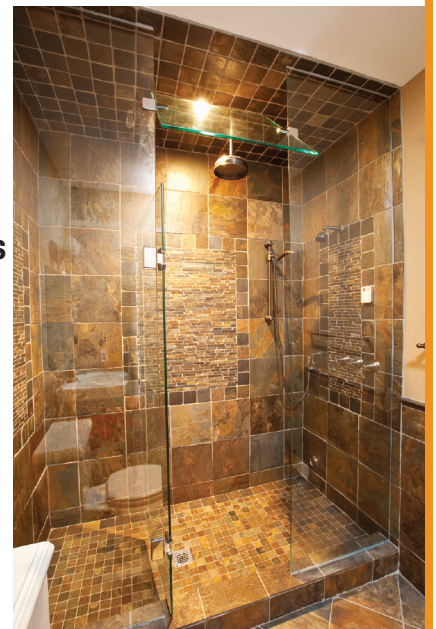

ANYTHING TO DO WITH GLASS ... THEY CAN DO IT.

- Frameless Shower Doors & Enclosures
- Cabinet & Curio Fronts
- Shelving
- Table Tops
- Windows
- Doors
- Store Fronts
- Mirrors

222 West Main, Vermillion, SD
1-800-286-7835 • 605-624-8170