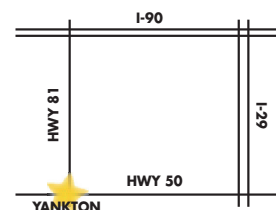

**(888)876-7705**

See Us On [FACEBOOK.com/NorthtownUSA](http://FACEBOOK.com/NorthtownUSA) • 3818 Broadway, Yankton, SD

\*2013 Chevrolet Silverado and GMC Sierra Ext Cab and Crew Cab Z71 4X4 5.3L V8 Only. After all rebates including GM Card, Business Choice, Loyalty, and Trade In Assistance.  
\*\*WAC. +2013 Chevrolet Cruze #3411. 39 Month/10,000 Mile per year lease. \$2,000 down plus 1st payment due at signing. WAC