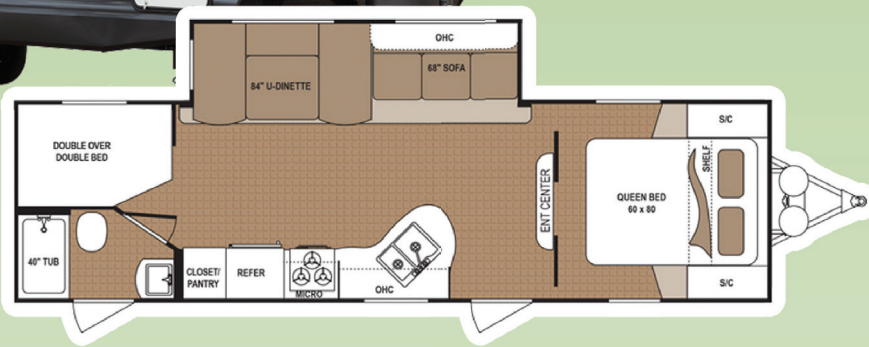

NEW

Aspen Travel Trailer

Grand Opening Price

$19,987

$25,296 Retail

Cougar Fifth Wheel

Grand Opening Price

$47,821

$62,384 Retail

NEW