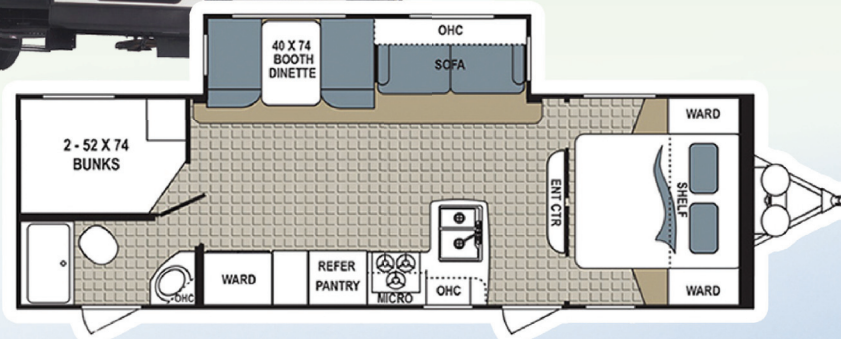

### Cougar Fifth Wheel

Grand Opening Price

**\$47,821**

**\$62,384** Retail

**NEW**

Cougar  
by Keystone

KODIAK

**NEW**